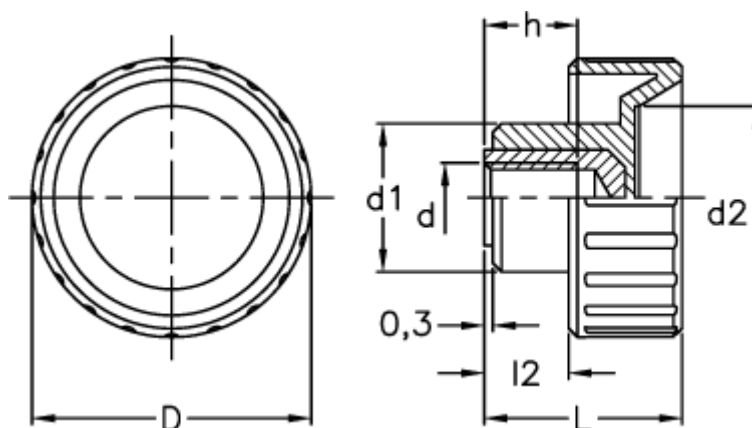

Data Sheet

Article number: 2302006522
Description: E+G Fluted grip knob
BT.20 B-M6

Measures

| | |
|------|--------|
| d | = 20 |
| d1 | = 12 |
| d2 | = 11 |
| d 6H | = M6 |
| h | = 6 |
| L | = 16.0 |
| l2 | = 6.0 |